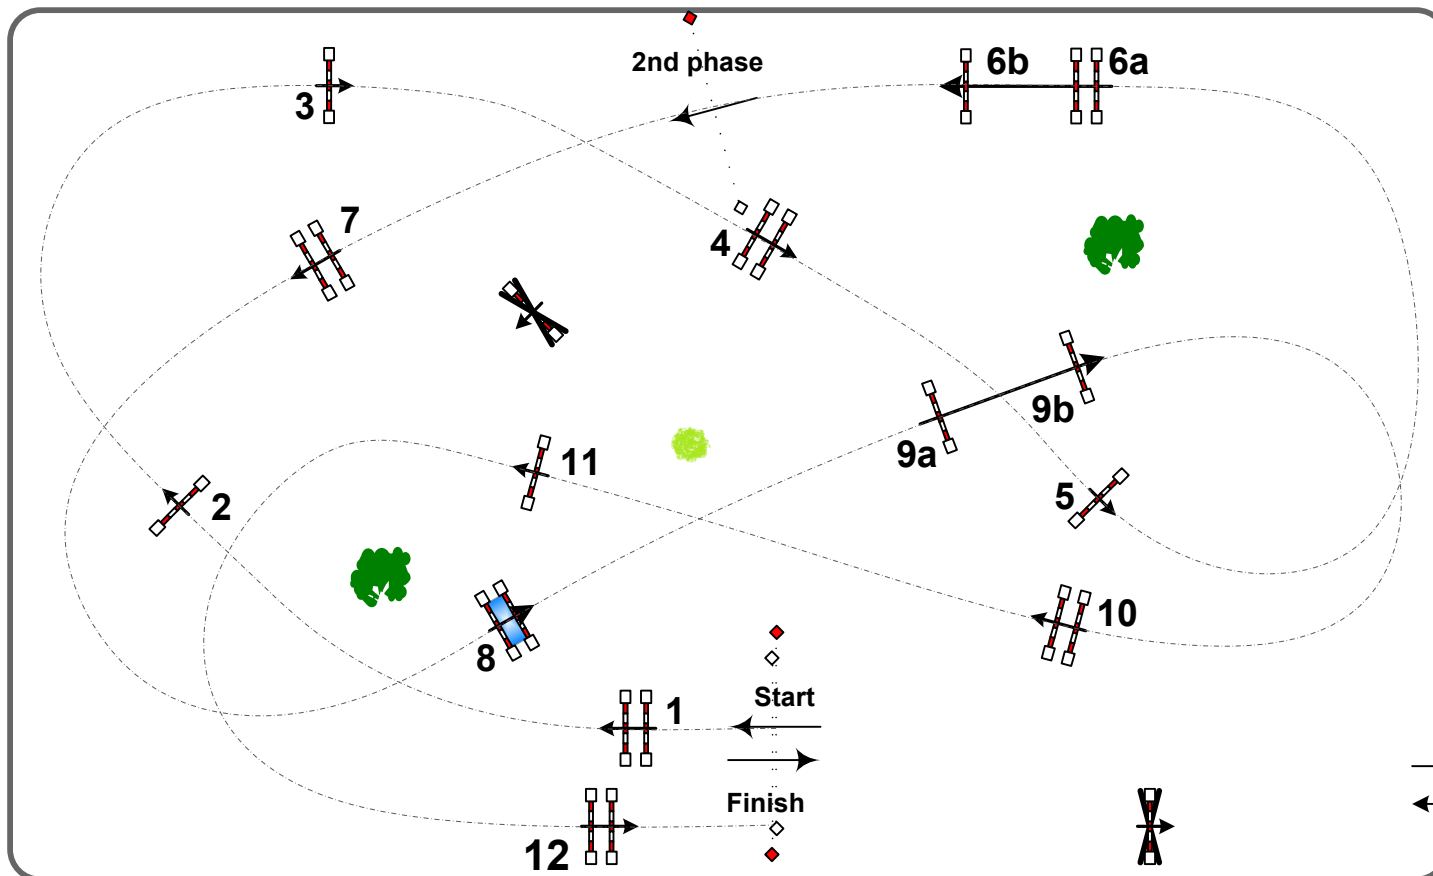

7

JUMPING INTERNATIONAL VICHY **

Class n° 7

28/06/2019

Start : 11:30

Level : CSI Am

Height : 1,20 m

1st phase not against the clock, 2nd phase against the clock (FEI RG)

Speed : 350 m/min

Length : 290 m

Time allowed : 50 sec

Time limit : 100 sec

2nd phase :

Length : 260 m

Time allowed : 45 sec

Time limit : 90 sec