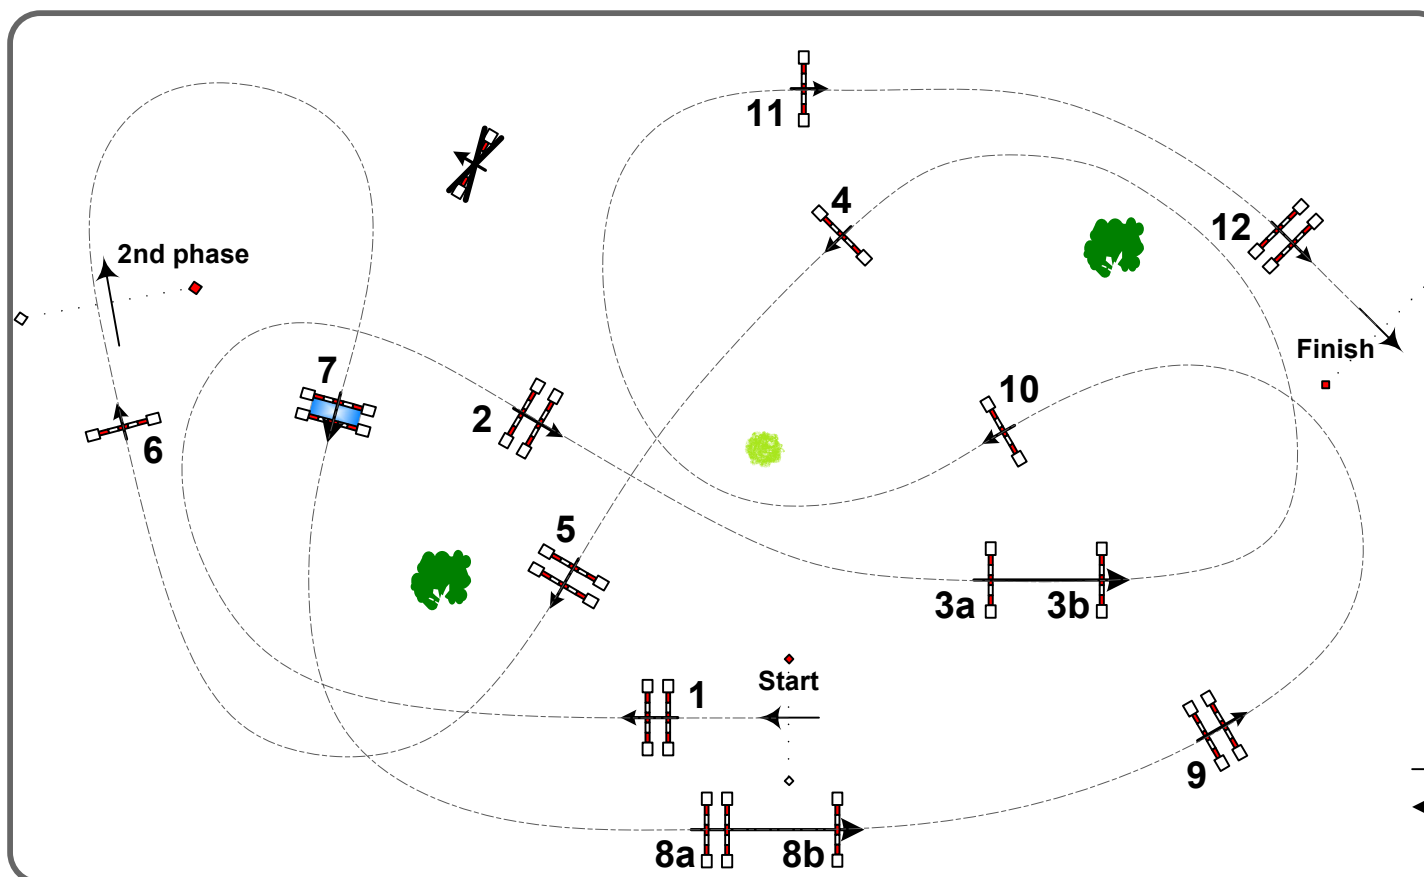

15

JUMPING INTERNATIONAL VICHY **

Class n° 15

29/06/2019

Start : 11:30

Level : CSI Am

Height : 1,15 m

1st phase not against the clock, 2nd phase against the clock

Speed : 350 m/min

Length : 280 m

Time allowed : 48 sec

Time limit : 96 sec

2nd phase :

Length : 260 m

Time allowed : 45 sec

Time limit : 90 sec