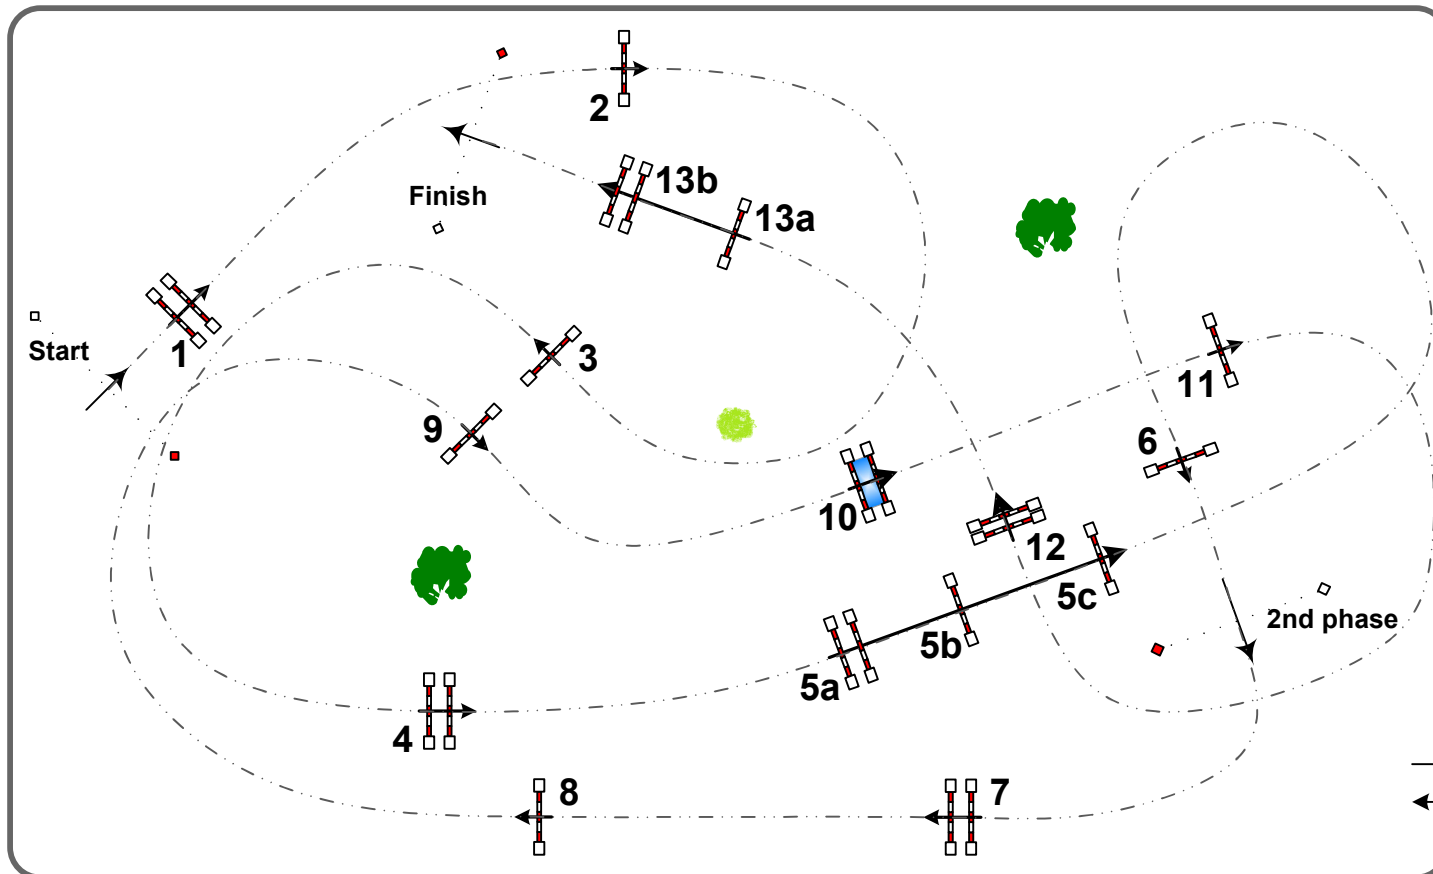

17

JUMPING INTERNATIONAL VICHY **

Class n° 17

29/06/2019

Start : 18:30

Level : CSI 2*

Height : 1,40 m

1st phase not against the clock, 2nd phase against the clock

Speed : 350 m/min

Length : 290 m

Time allowed : 50 sec

Time limit : 100 sec

2nd phase : 7 to 13

Length : 290 m

Time allowed : 50 sec

Time limit : 100 sec